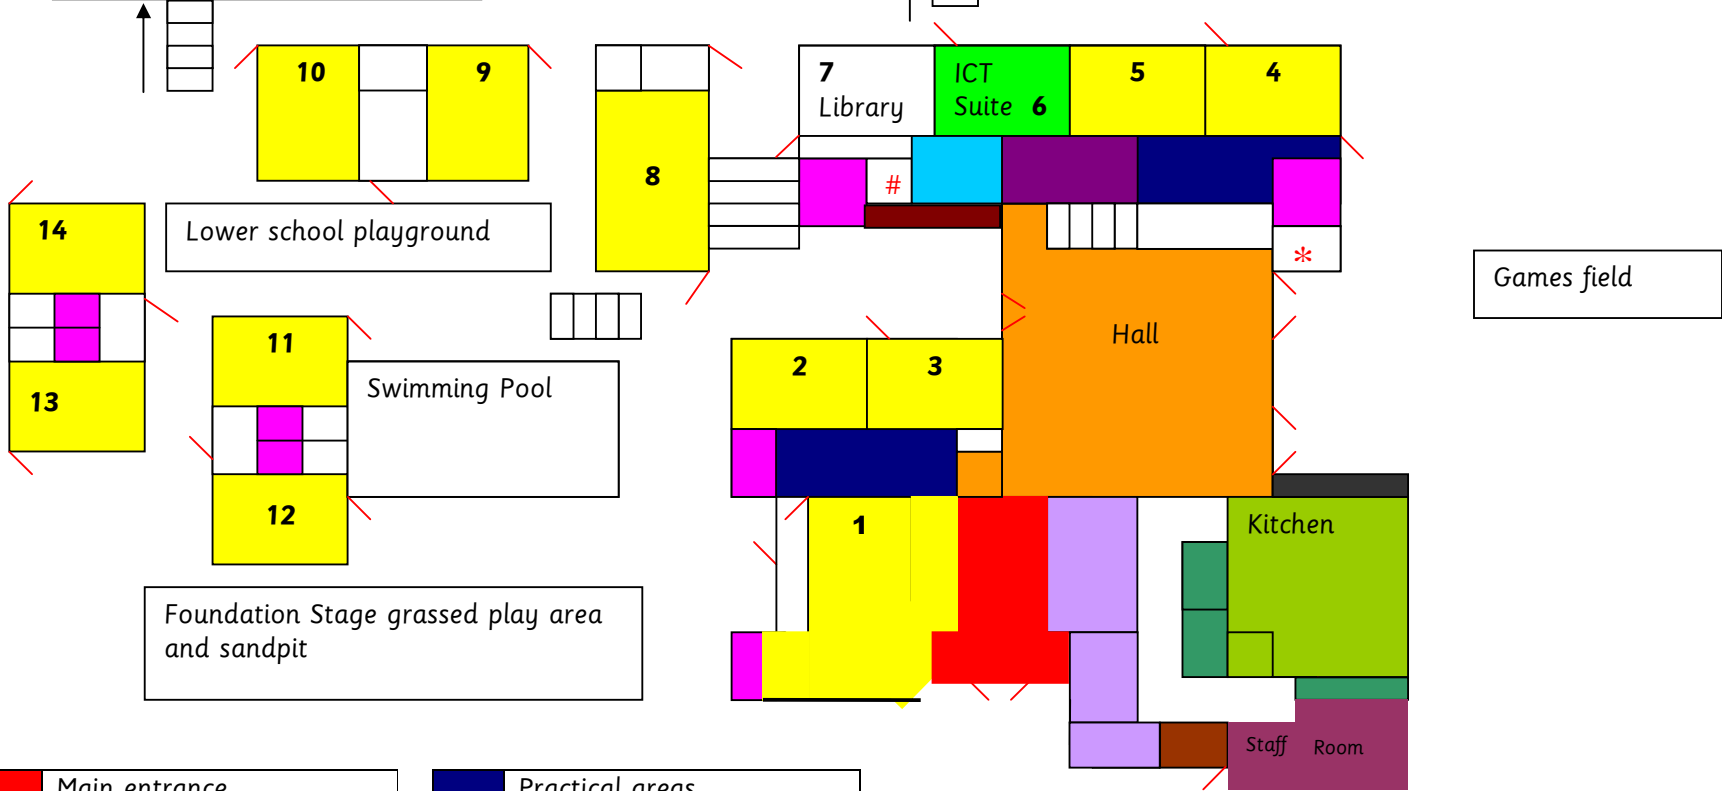

St. Mary's School Map

to upper school playground

to upper school playground

	Main entrance
	Classrooms
	Computer suite
	Group work area
	Meeting Room

	Practical areas
	Pupil Toilets
	Offices
	Staff toilets
	Parents' / After School Club Area

	# First aid point
	* P.E. store
	D&T / Art Store

- Fire Exits